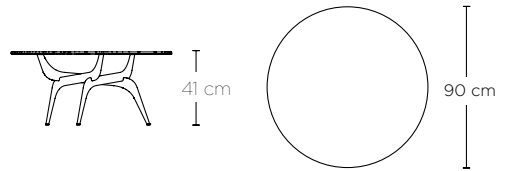

TRIIIIO Coffee Table
Hans Bølling

	DKK ex. VAT	DKK incl. VAT	#Reference
Oak, Untreated	9.072	11.340	TRO5-OUN
Oak, Oiled	9.624	12.030	TRO5-OOL
Fumed Oak, Oiled	11.000	13.750	TRO5-OFU
Walnut, Oiled	11.084	13.855	TRO5-WOL

Glass Colour	# Reference
Clear	CG
Bronze	BG

Dimension	
Diameter	Ø90 cm
Height	41 cm
Hardened Glass Thickness	1 cm
Box (glass)	93,5 x 93,5 x 6 cm
Box (legs)	81 x 26 x 7 cm
Total Weight	18 kg

Notes:

- Shipped flat packed.
- Ready to assemble, no tools needed.
- Fumed colors will vary across the table.
  Read more under material information.