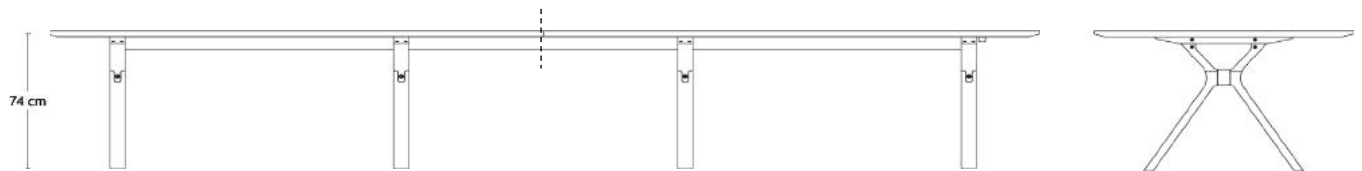

SPACE - BORDE

Design: Andersen Design Team