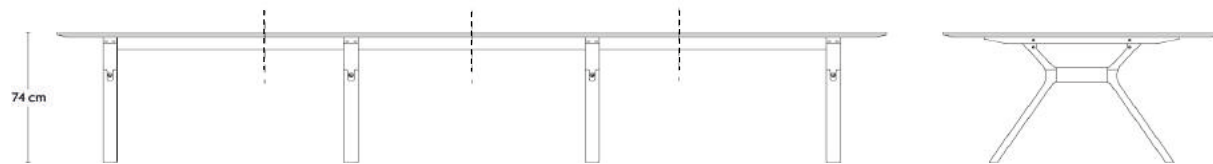

SPACE - BORDE

Design: Andersen Design Team