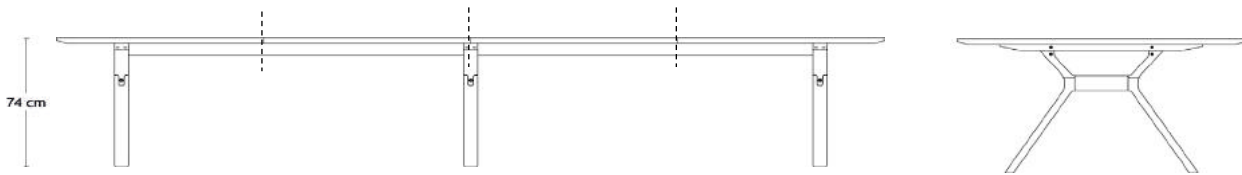

SPACE - BORDE

Design: Andersen Design Team