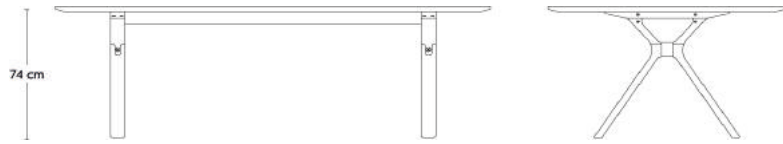

SPACE - BORDE

Design: Andersen Design Team