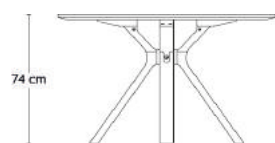

SPACE - BORDE

Design: Andersen Design Team