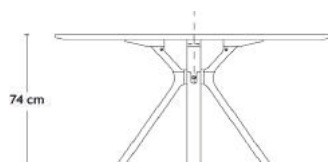

SPACE - BORDE

Design: Andersen Design Team